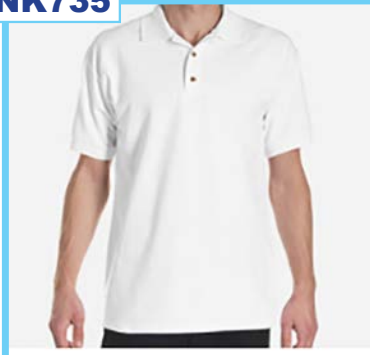

Otto Cap 82-480 - Knit
Beanie 12"

PRICE WITH DESIGN **\$30**

#INK725

Sportsman SP15 Pom Pom
Knit Cap

PRICE WITH DESIGN **\$30**

These are embroidered products only. See examples below:

EMBROIDERED-ACCESSORIES / SHIRTS

#INK730

Embroidered Women's Polo Shirt
Gildan 82800L

PRICE WITH DESIGN **\$40**

#INK735

Embroidered Polo Shirt
Gildan 3800

PRICE WITH DESIGN **\$40**

#INK740

Unisex Embroidered T-Shirt
American Apparel 2001W