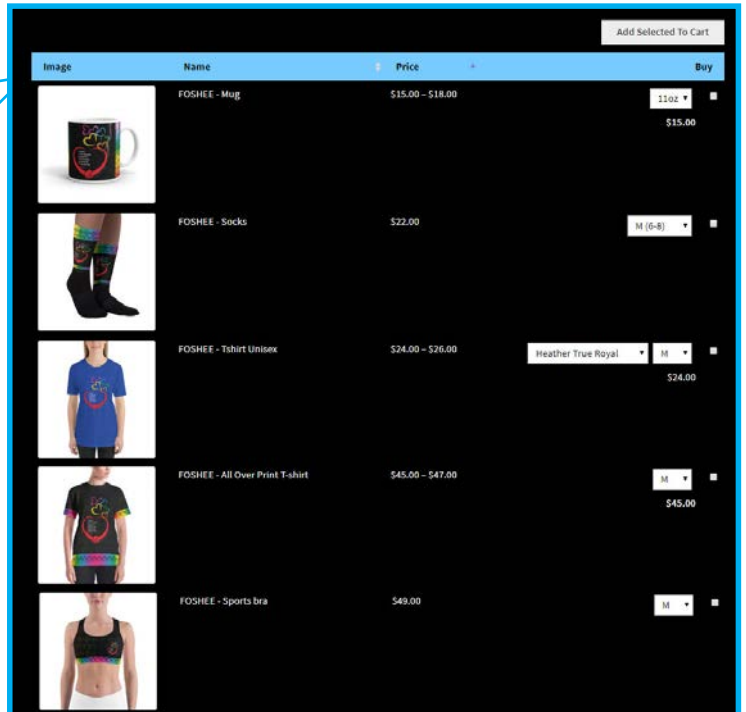

To see an Example of a Custom-Product-Page click either image.

PRICING

There is a One-time set-up fee for the Custom-Product-Page we provide for you containing multiple products with your design, available for your friends & family to purchase.