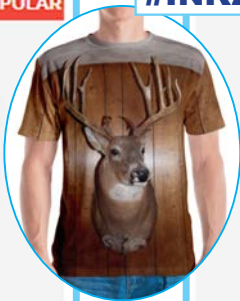

S - 2XL

PRICE WITH DESIGN **\$28**

#INK235

POPULAR

All-Over Cut & Sew Men's T-shirt

XS - 2XL

PRICE WITH DESIGN **\$45**

#INK240